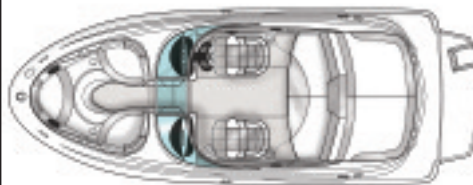

OPTIONAL PACKAGES

Canvas Enclosure Package:
Convertible Top w/Removable Front & Boot
Cockpit Cover
Tonneau Cover
Aft Curtain
Side Curtains
Canvas Storage Bags

Wakeboard Package:
Carpet Liner, Snap-In
Graphics, Wakeboard
Rub Rail, Black w/Stainless-Steel Insert
Stereo, Premier Upgrade w/Amplifier, Subwoofer, Digital Remote Control & MP3 Port
Tower, Water Sports - Aluminum Tubular, w/Integrated Bimini Top, Anchor Light & Wakeboard Rack

INDIVIDUAL OPTIONS

Battery On/Off Switch
Canvas, Bimini Top w/Boot
Canvas, Cockpit Cover/Tonneau Cover w/Canvas Storage Bag
Canvas, Mooring Cover (Black Only)
Canvas, Tonneau Cover Only
Carpet Liner, Snap-In
Depth Finder
Gel Coat, Two-Tone (Black, Blue, Red or Yellow)
Graphics, Wakeboard
Mirror, Ski
Seating, Bucket Seat w/Flip-Up, Thigh-Rise Bolsters (2)
Sirius® Satellite Receiver (Must Order Premier Stereo)
Stereo, Premier Upgrade w/Amplifier, Subwoofer, Digital Remote Control & MP3 Port

Tower, Water Sports w/Integrated Bimini Top, Anchor Light and Wakeboard Racks

Trailer Options:
- Galvanized Trailer w/Disc Brakes
- Galvanized w/Second-Axle Disc Brakes
- Painted w/Second-Axle Disc Brakes

CE Option

Standard Seating Plan
Aft Bench w/Fiberglass Base & Storage Tubs, Bow Rider w/Molded-In Armrests & Storage Below, Bucket Seats (2), w/Swivel & Slider Functions & Sport Logos

Sea Ray Boats, 2600 Sea Ray Blvd., Knoxville, TN 37914. For information fax 1-636-326-3282. Internet address: <http://www.searay.com>

Note: Not all accessories shown in pictures or described herein are standard equipment or even available as options. Options and features are subject to change without notice. Not all model year boats may contain all the features or meet the specifications described herein. Confirm availability of all accessories and equipment with an authorized Sea Ray dealer prior to purchase. Printed in the U.S.A. August 2008 ©Sea Ray Boats.

082608